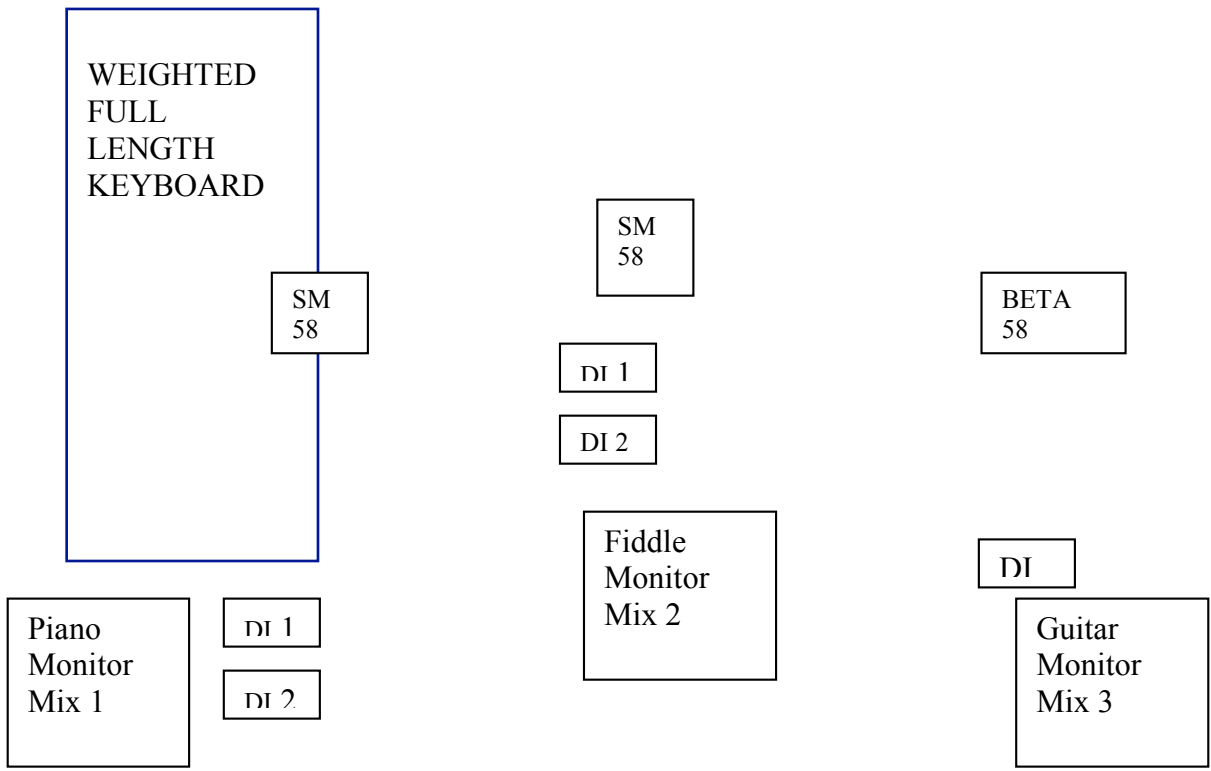

# Gordon Gunn Band

Channel List Jan 2007

<u>Ch</u>	<u>Instrument</u>	<u>Mic / DI.</u>	<u>Insert</u>	<u>Notes</u>
1.	Piano L	DI		
2.	Piano R	DI		
3.	Fiddle P/U	DI		
4.	Fiddle Mic	DI		
5.	Guitar	DI		
6.	Piano Vocal - Speech	SM58		
7.	Fiddle Vocal - Speech	SM58		
8.	Guitar Vocal – Singer	BETA58		

**Three monitor mixes required**  
**Three armless chairs required**

---

**Brian McAlpine – Keyboards**  
**Gordon Gunn – Fiddle**  
**Phil Anderson – Guitar & Vocals**